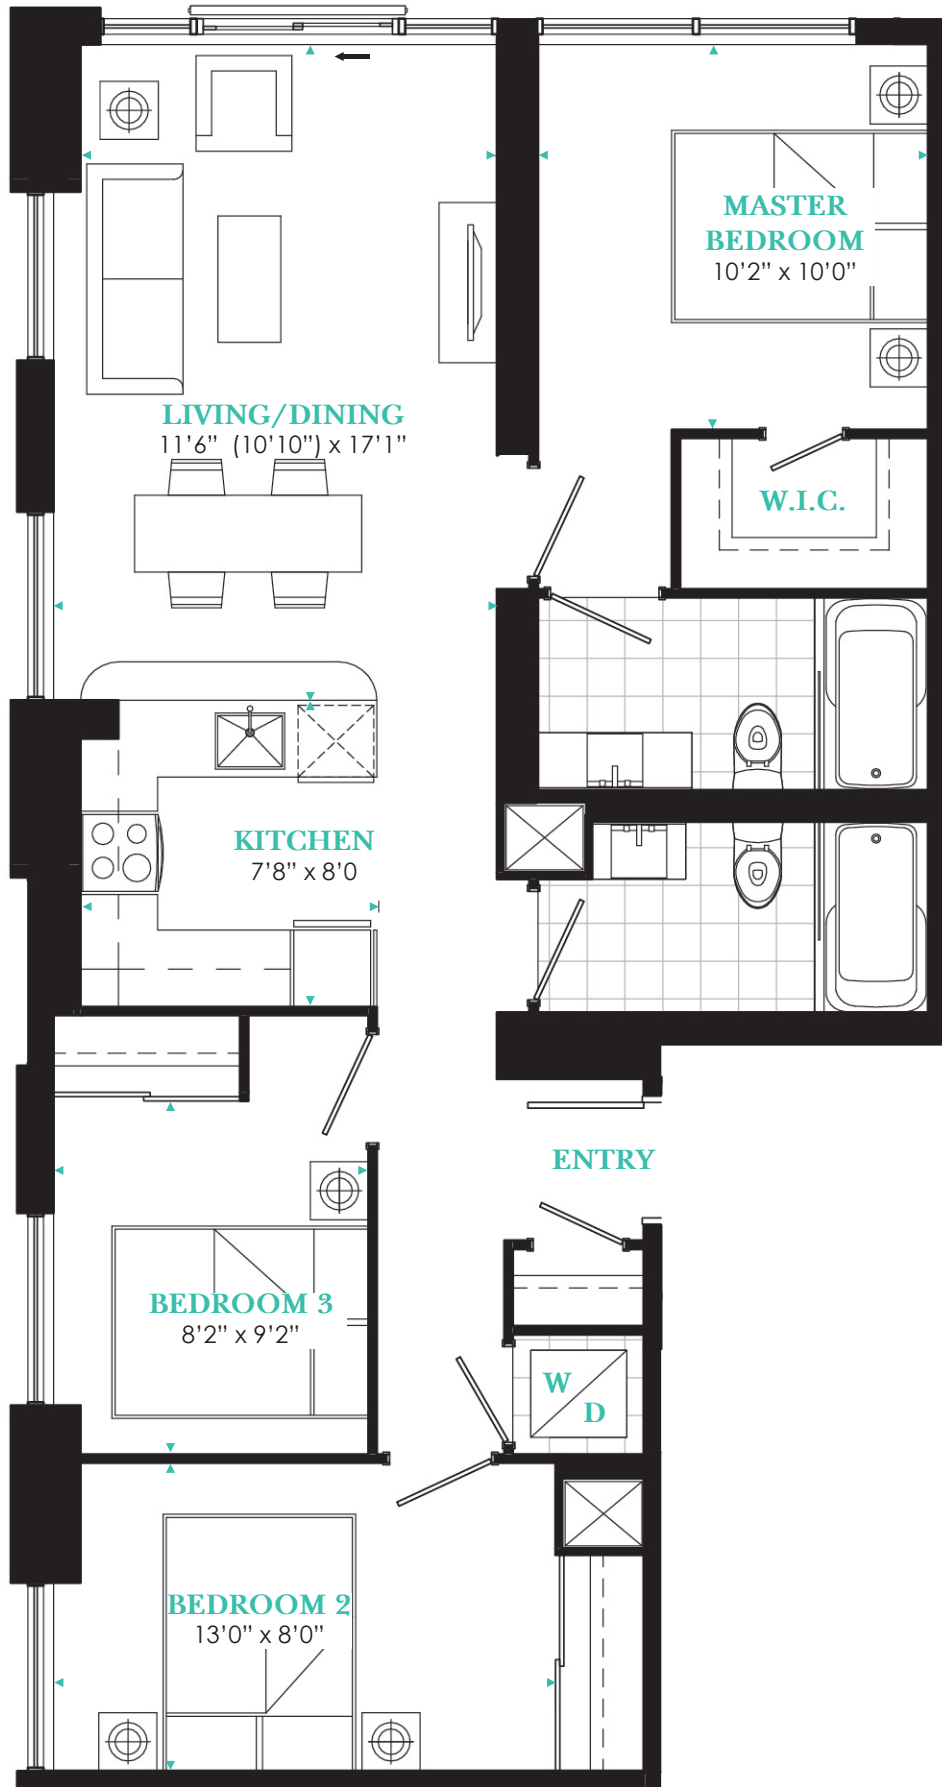

SUITE 501

3 BEDROOM

Suite Area: **994** SQ.FT.

With Juliet Balcony

All areas and stated room dimensions are approximate. Sizes and specifications are subject to change without notice. Actual living area and balcony/terraces may vary from floor stated areas. E. & O.E.