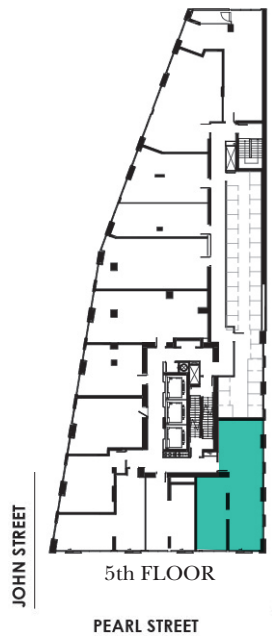

SUITE 501

3 BEDROOM

Suite Area: **994** SQ.FT.

With Juliet Balcony

All areas and stated room dimensions are approximate. Sizes and specifications are subject to change without notice. Actual living area and balcony/terraces may vary from floor stated areas. E. & O.E.